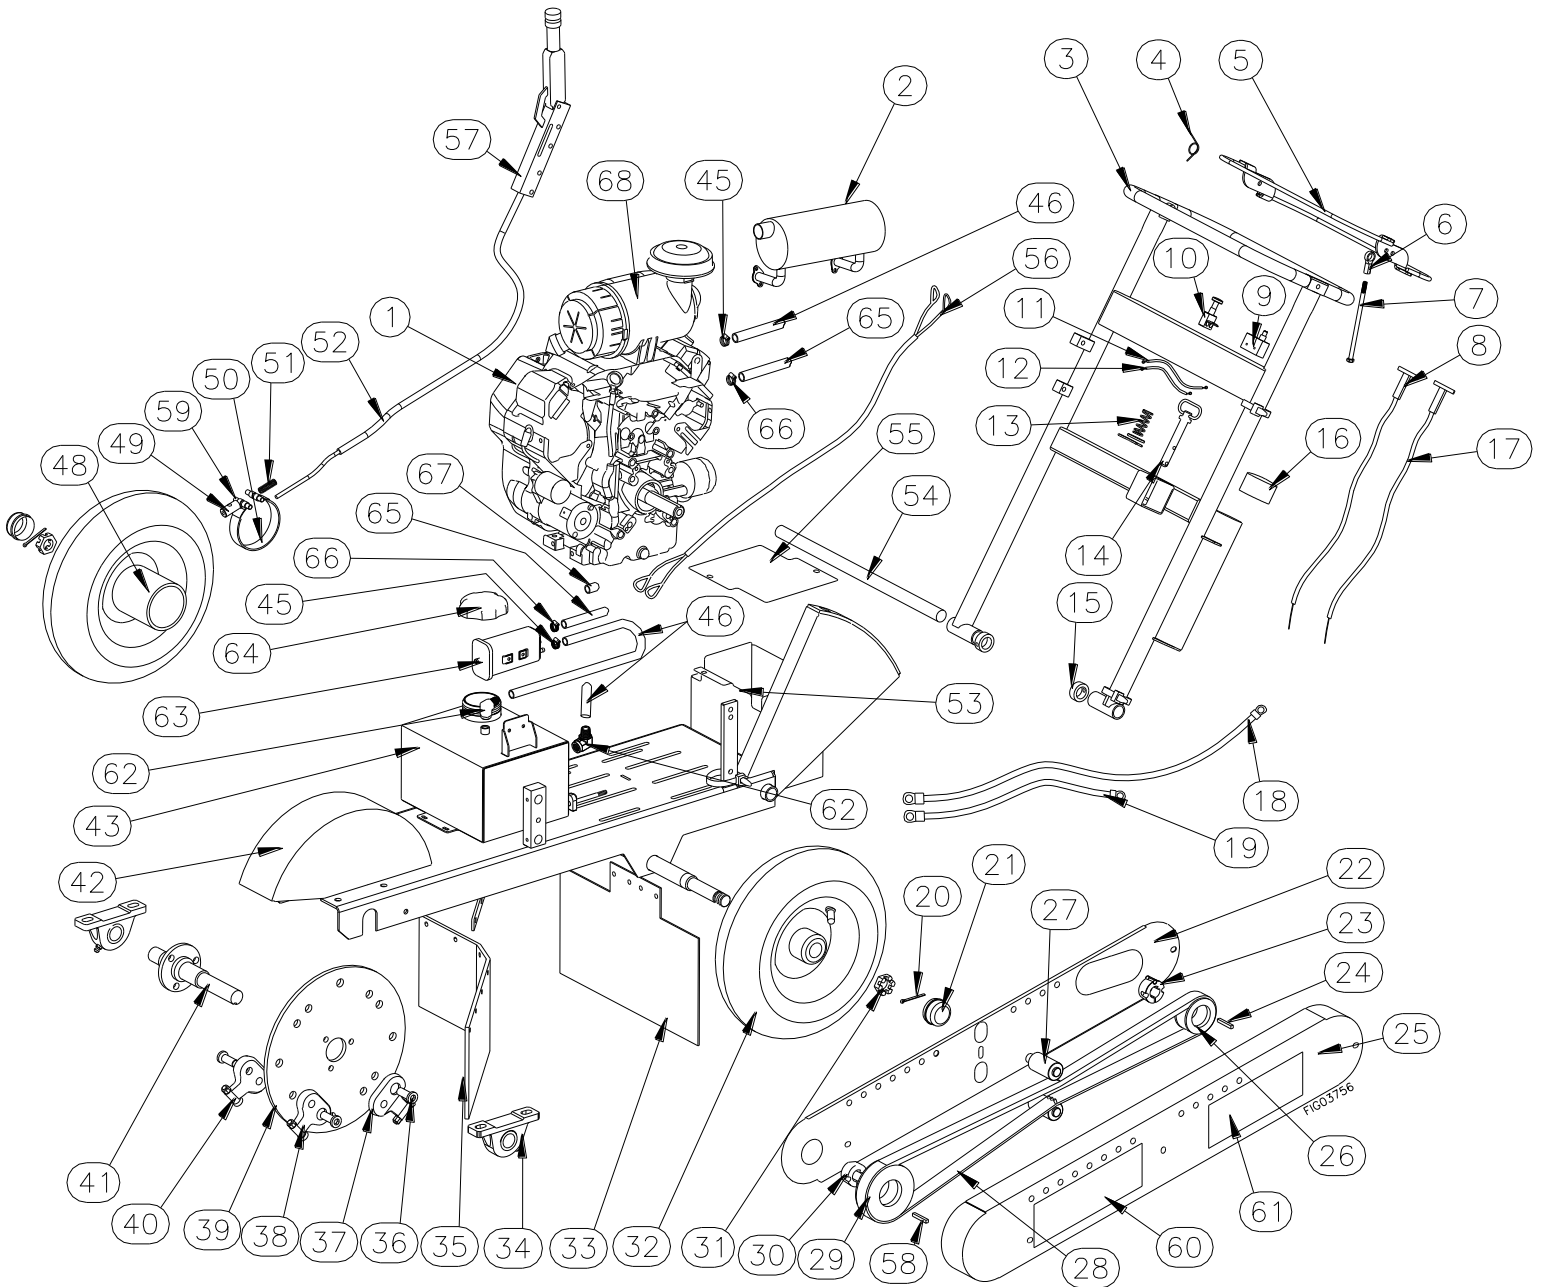

M2961000 Exploded View – Rev D

M2961000 Parts List – Rev D

Item	Part #	Description	Qty	Model	Item	Part #	Description	Qty	Model				
1	601091	GX390 Honda	1	2961000	32	777799	Wheel	1	All				
	601092	GX390 Estart Honda		2961010	33	783550	End flap	1	All				
	783896	GX630 Honda		2961020	34	783556	Pillow block bearing	2	All				
	784704	25hp Kohler		2961060	35	783551	Chute flap	1	All				
2	785692	Muffler	1	2961020	36	783555	Lo-pro pocket bolt	8	All				
	784059	Muffler canister		2961060	37	784165	500 series straight pocket	4	2961000				
3	785138	Handle	1	All		784166	700 series straight pocket		2961010				
4	783924	Spring	1	All	38	783557	500 series tooth	8	2961020				
5	783493	Operator presence handle bar	1	All		783558	700 series tooth	2961060					
6	782399	Ball joint rod	1	All	39	783480	Cutter wheel, 14"	1	All				
7	783945	Linkage	1	All	40	783554	500 series angled pocket	4	2961000				
8	784207	Throttle cable	1	2961020		783559	700 series angled pocket		2961010				
9	783545	Microswitch	1	All	41	785079	Cutter shaft	1	All				
	783769	Microswitch bracket		2961000	42	783435	Frame	1	2961010				
10	786073	On/off switch w/ black knob	1	2961010		784041			2961020	2961060			
	786074			2961020	43	784050	Fuel tank and cap	1	2961020				
	783546			2961060		45	777834	1/4" Hose clamp	4	2961060			
11	783285	8" Lead wire, green	1	2961000	46	777345	1/4" Fuel hose	4.17'	2961020				
12	783284	6" Lead wire, green	1	2961010					48	783484	Wheel & brake drum	1	All
				2961020	49	783570	Cable clamp	1	All				
13	783539	2" Spring	1	All	50	783567	4" Brake band	1	All				
				14	783774	4" Hitch pin	1	All	51	783569	1.5" Spring	1	All
15	783538	Lock collar	2	All	52	783295	Brake cable	1	All				
16	783815	Black vinyl cap	1	All	53	785128	Battery box	1	All				
17	784208	Choke cable	1	2961020	54	783481	Pivot bar	1	All				
18	32839	43" Battery cable (red)	1	All	55	785130	Battery box top	1	All				
19	777108	24" Battery cable (blk)	1	All	56	786072	Wire Harness	1	2961000				
20	82140	Cotter pin	2	All					783283	2961010			
21	124A	Dust cap	2	All	57	783547	Brake lever assembly	1	All				
22	785134	Inner belt guard	1	All	58	82143	1/4" x 1-3/4" key	1	2961060				
23	783563	Bushing, 1"	1	2961000	59	783568	Floating pin	2	All				
	784053	Bushing, 1-1/8"		2961010	60	783543	Dosko decal	1	All				
24	82143	1/4" x 1-3/4" key	1	All	61	783544	Stump grinder decal	1	All				
25	785136	Outer belt guard	1	All	62	783212	1/4" x 1/4" hb elbow	2	2961020				
26	783562	3" Sheave, 3 groove	1	2961010					63	781922	Carbon canister	1	2961020
	784052	3.35" Sheave, 4 groove		2961020	64	784769	Sealed fuel cap	1	2961060				
27	783552	Idler bearing	2	All	65	785755	3/8" fuel line	6'	2961020				
28	783561	Belt, 3 groove	1	2961000	66	30745	3/8" hose clamp	2	2961020				
	784056	Belt, 4 groove		2961010	67	782319	Purge port cap	1	2961060				
29	783564	4.75" Sheave, 3 groove	1	2961010	68	785411	Air cleaner for GX630	1	2961020				
	784054	4.75" Sheave, 4 groove		2961020									
30	783565	Bushing, 1-3/16"	1	All									
31	783790	3/4" Slotted nut	2	All